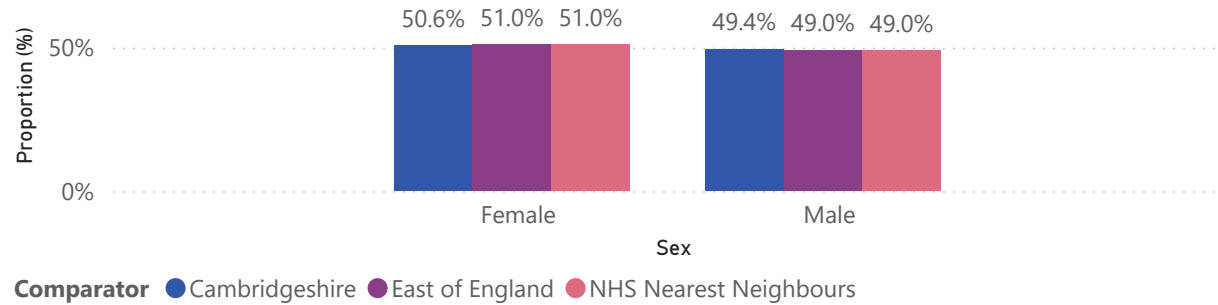

Select Comparators

- ☒ Cambridgeshire
- ☐ CSSNBT
- ☒ East of England
- ☒ NHS Nearest Neighbours

Sex

Proportion (%) by Sex and Comparator