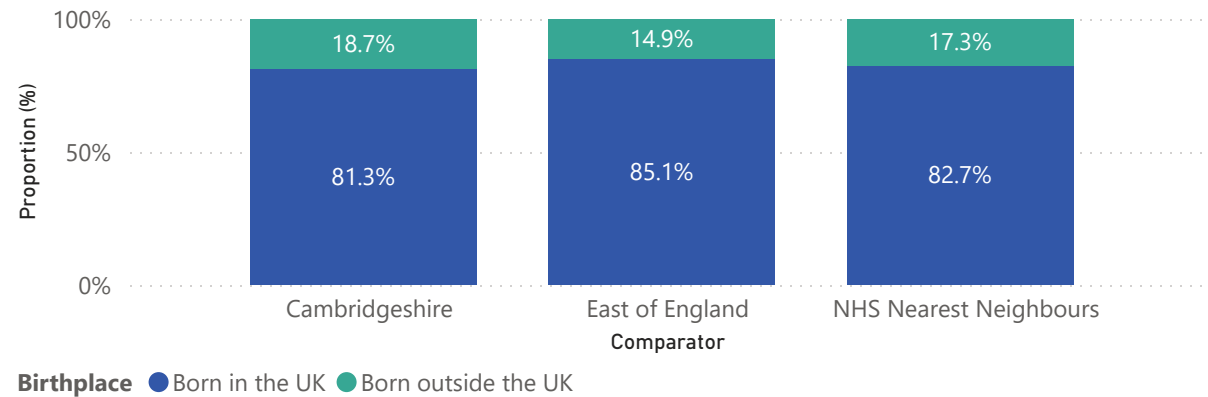

Place of Birth